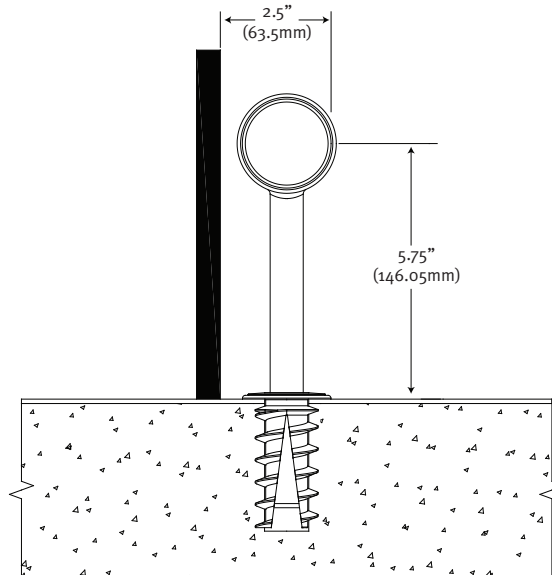

McCue Corporation

Cart**Stop** SSR

McCue
Corporation

McCue Corporation
35 Congress Street, Suite 150, Salem, MA 01970 USA
Phone: (800) 800-8503 or (978) 741-8500
Fax: (978) 741-2542
Email: cservices@mccue.com

www.mccue.com

©2010 McCue Corporation. Printed in USA
Patent 6,991,413.

Placing an order:

There are five easy ways to order:

1) E-mail your order: cservices@mccue.com
2) Phone our toll-free number: (800) 800-8503 or call (978) 741-2542
3) FAX in your order: (978) 741-2542
4) Mail in your purchase order
5) Online at www.mccue.com

(Rev. 12/10)