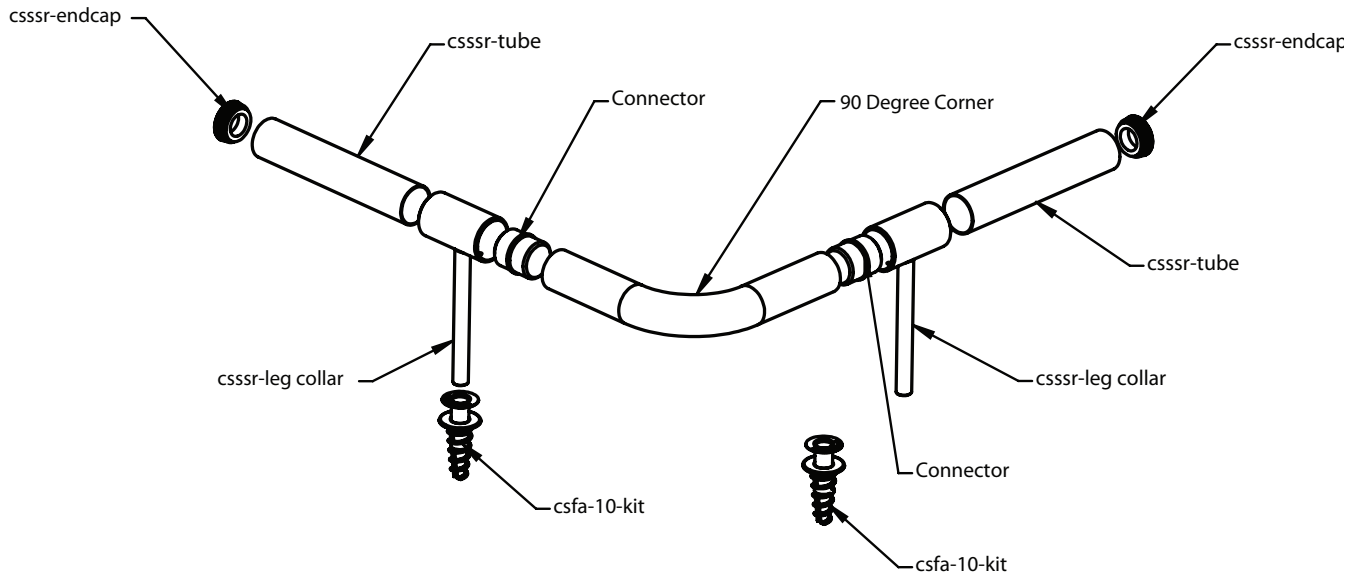

McCue Corporation

Cart**Stop** SSR

McCue
Corporation

McCue Corporation
35 Congress Street, Suite 150, Salem, MA 01970 USA
Phone: (800) 800-8503 or (978) 741-8500
Fax: (978) 741-2542
Email: cservices@mccue.com

www.mccue.com

©2010 McCue Corporation. Printed in USA
Patent 6,991,413.

Placing an order:

There are five easy ways to order:

1) E-mail your order: cservices@mccue.com
2) Phone our toll-free number: (800) 800-8503 or call (978) 741-2542
3) FAX in your order: (978) 741-2542
4) Mail in your purchase order
5) Online at www.mccue.com

(Rev. 12/10)